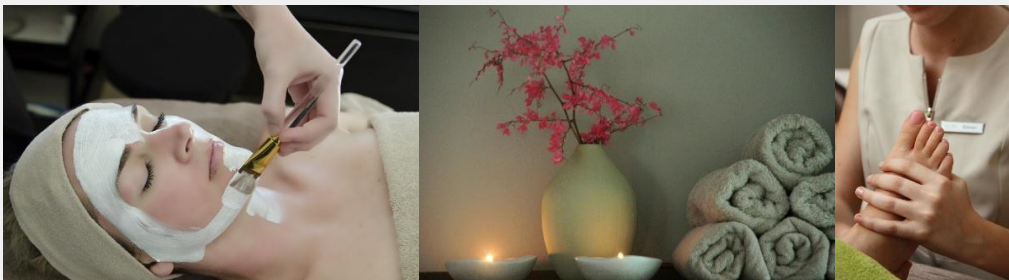

Contact

Cell: 0836264433 (ONLY by WhatsApp/SMS)

Email: thespa@closmalverne.co.za