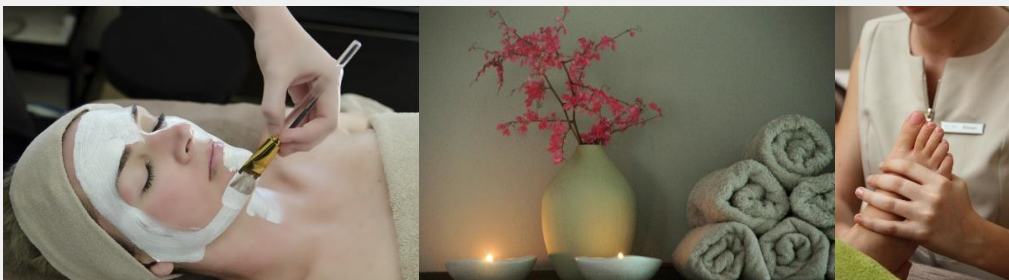

Contact

Tel: 021 – 8652022, Ext. 3

Email: thespa@closmalverne.co.za