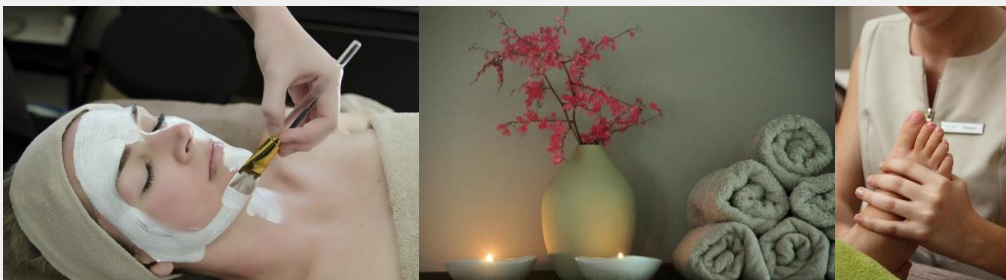

Contact

Tel: 021 – 8652022, Ext. 3

Email: thespa@closmalverne.co.za